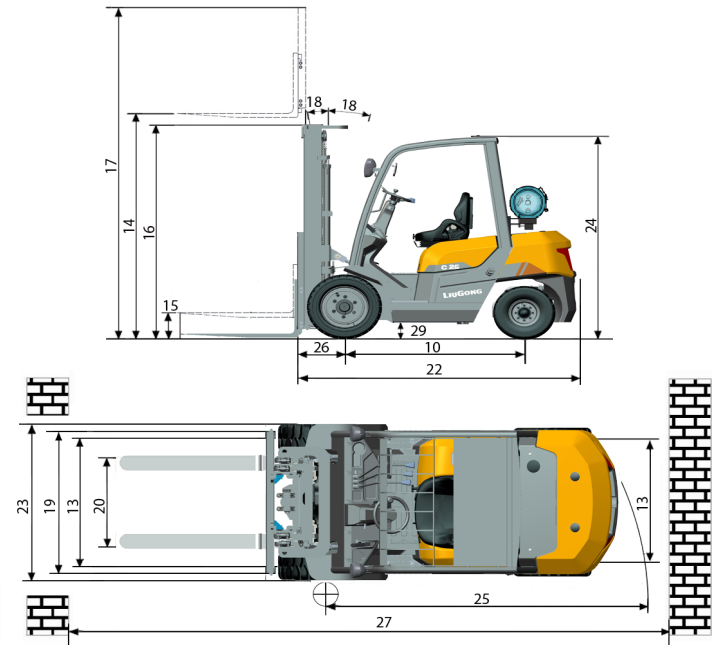

TIRES

Tire type	8	Pneumatic	
Wheels	9	front / rear	2 / 2
Wheelbase	10	64.9 in	
Tire size	11	front	7.00-12-12 PR
	12	rear	6.00-9-10 PR
Tread width	13	front / rear	37.8 / 36.3 in

MAST

Max. fork height	14	with std 2-stage mast	118 in
Free lift	15	with std 2-stage mast	5.7 in
Height, upright lowered	16	with std 2-stage mast	85.6 in
Height, upright extended	17	with std 2-stage mast	160.9 in
Mast tilt, fwd, back	18	with std 2-stage mast	6° / 12°
Carriage	19	width	40.9 in
Fork spread	20	minimum / maximum	9 / 39.7 in
Fork dimensions	21	T x W x L	1.5 x 3.9 x 42 in

CHASSIS

Length to fork face	22	with std 2-stage mast	99.5 in
Overall width	23	45.2 in	
Overhead guard height	24	85.8 in	
Turning radius	25	minimum outside	89.7 in
Fork overhang	26	with std 2-stage mast	18.1 in
Right angle stack	27	add load length and clearance	157.9 in
Ground clearance	28	minimum loaded	4.7 in
	29	center of wheelbase	5.7 in

Performance

Travel speed	30	loaded / unloaded	11 / 11.5 km/h
Lift speed	31	loaded / unloaded	137 / 143 fpm
Lower speed	32	loaded / unloaded	98 / 78.7 fpm
Max. drawbar pull	33	loaded	3,968 lb
Max. gradeability	34	loaded / unloaded	20 / 31 %

Systems

Brakes	35	service	Foot / hyd
	36	parking	Hand / mech
Engine	37	manufacturer	Kubota
	38	model	WG2503
	39	emission compliance	EPA certified
	40	cylinders	4
	41	displacement	2.5 liter
	42	rated power	59 hp
	43	max. torque	128 / 1,600 lb/ft (rpm)

LGNA-SS-2025G-3-20211011-ENG-US

Specifications and designs are subject to change without notice. Machines shown may include optional equipment.

LiuGong Construction Machinery N.A., LLC.
22220 Merchants Way - Suite 100
Katy, TX 77449
USA

T: 281-579-8882
www.liugongna.com

F: 281-579-8388